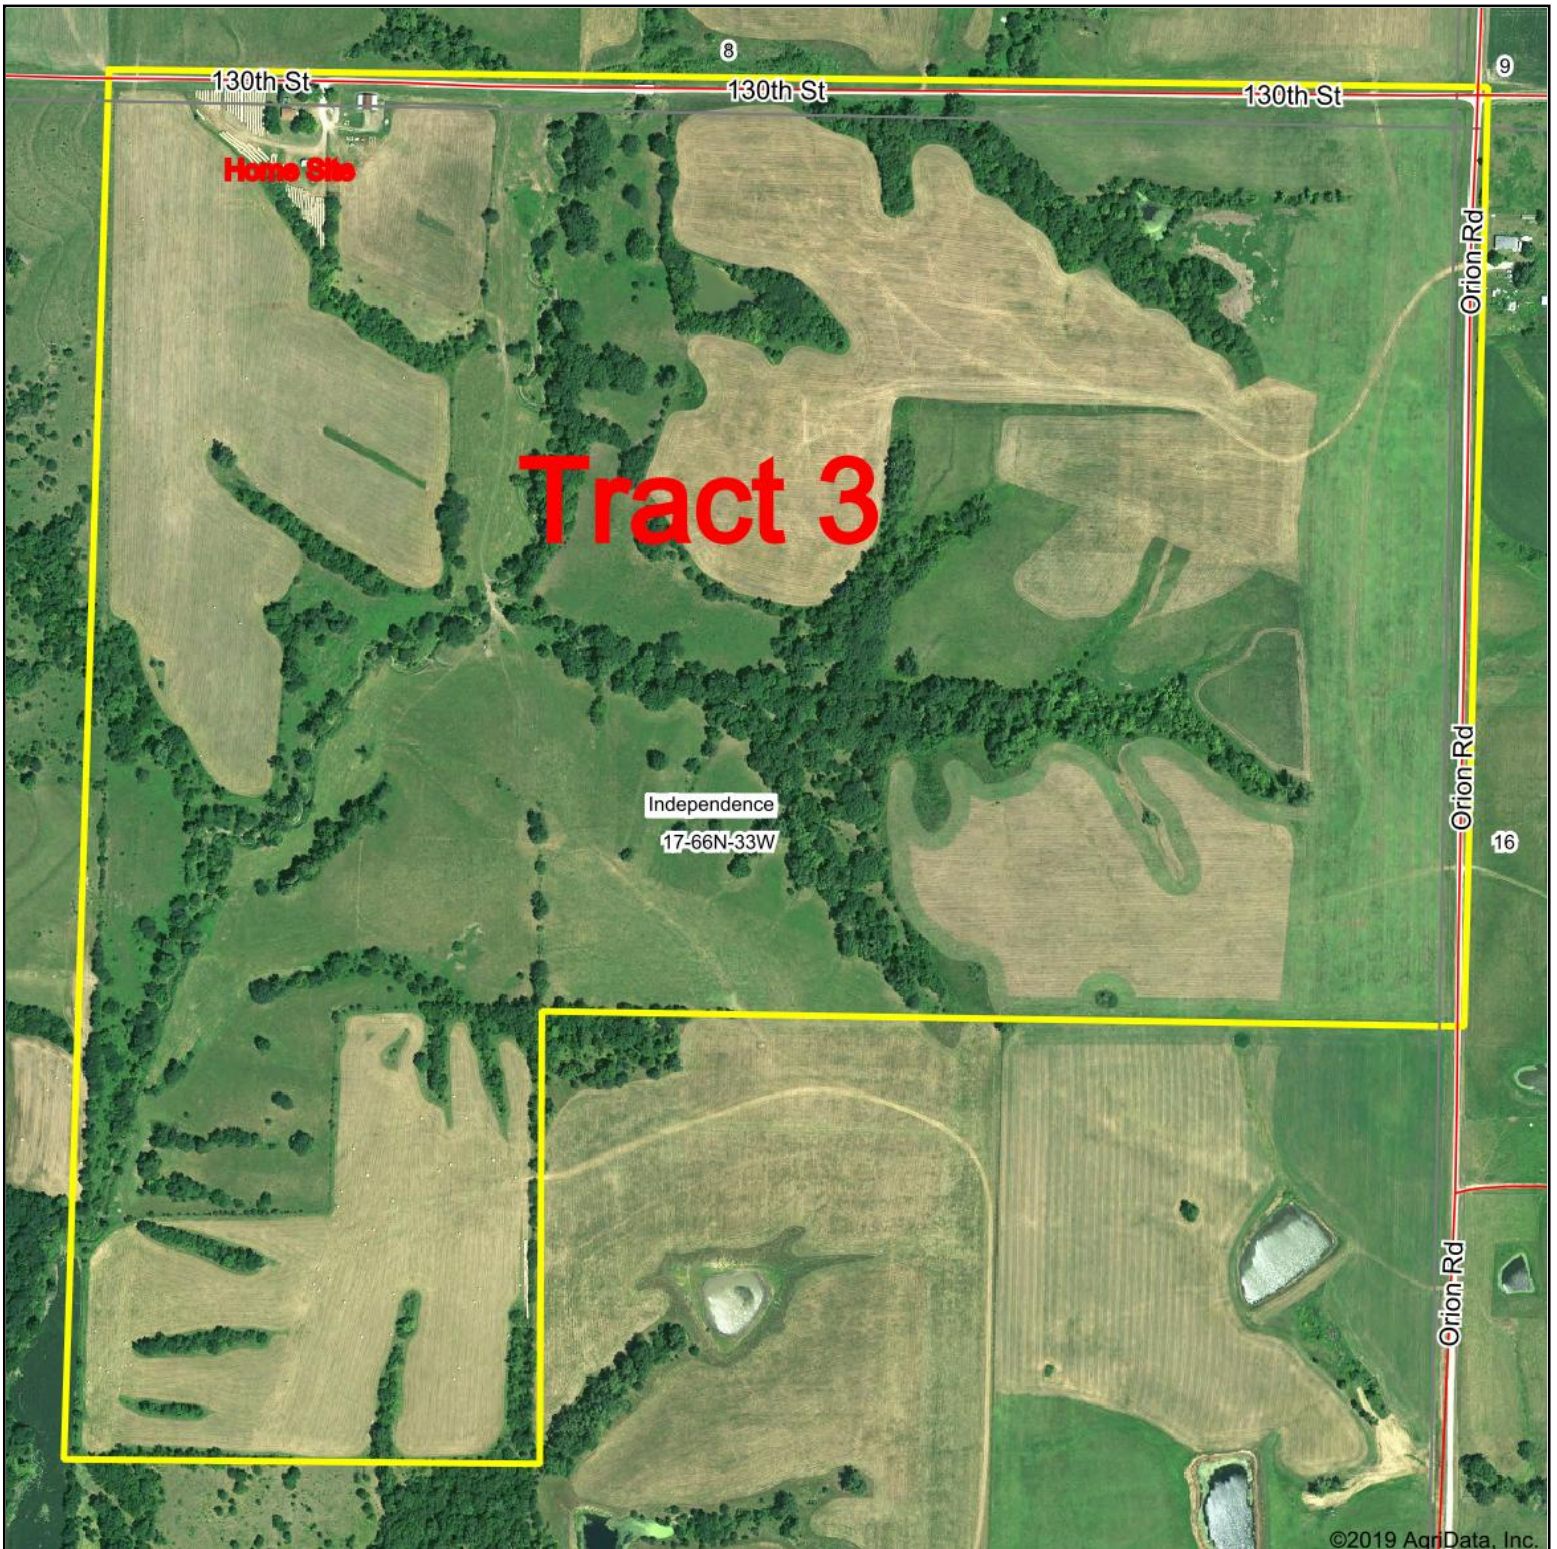

# Thacker Tract 3 Aerial Map

map center: 40° 31' 32.34, -94° 39' 27.19

0ft 627ft 1253ft

Maps Provided By:

© AgriData, Inc. 2019

www.AgriDataInc.com

State: **Missouri**  
County: **Nodaway**  
Location: **17-66N-33W**  
Township: **Independence**  
Acres: **280**  
Date: **3/4/2019**