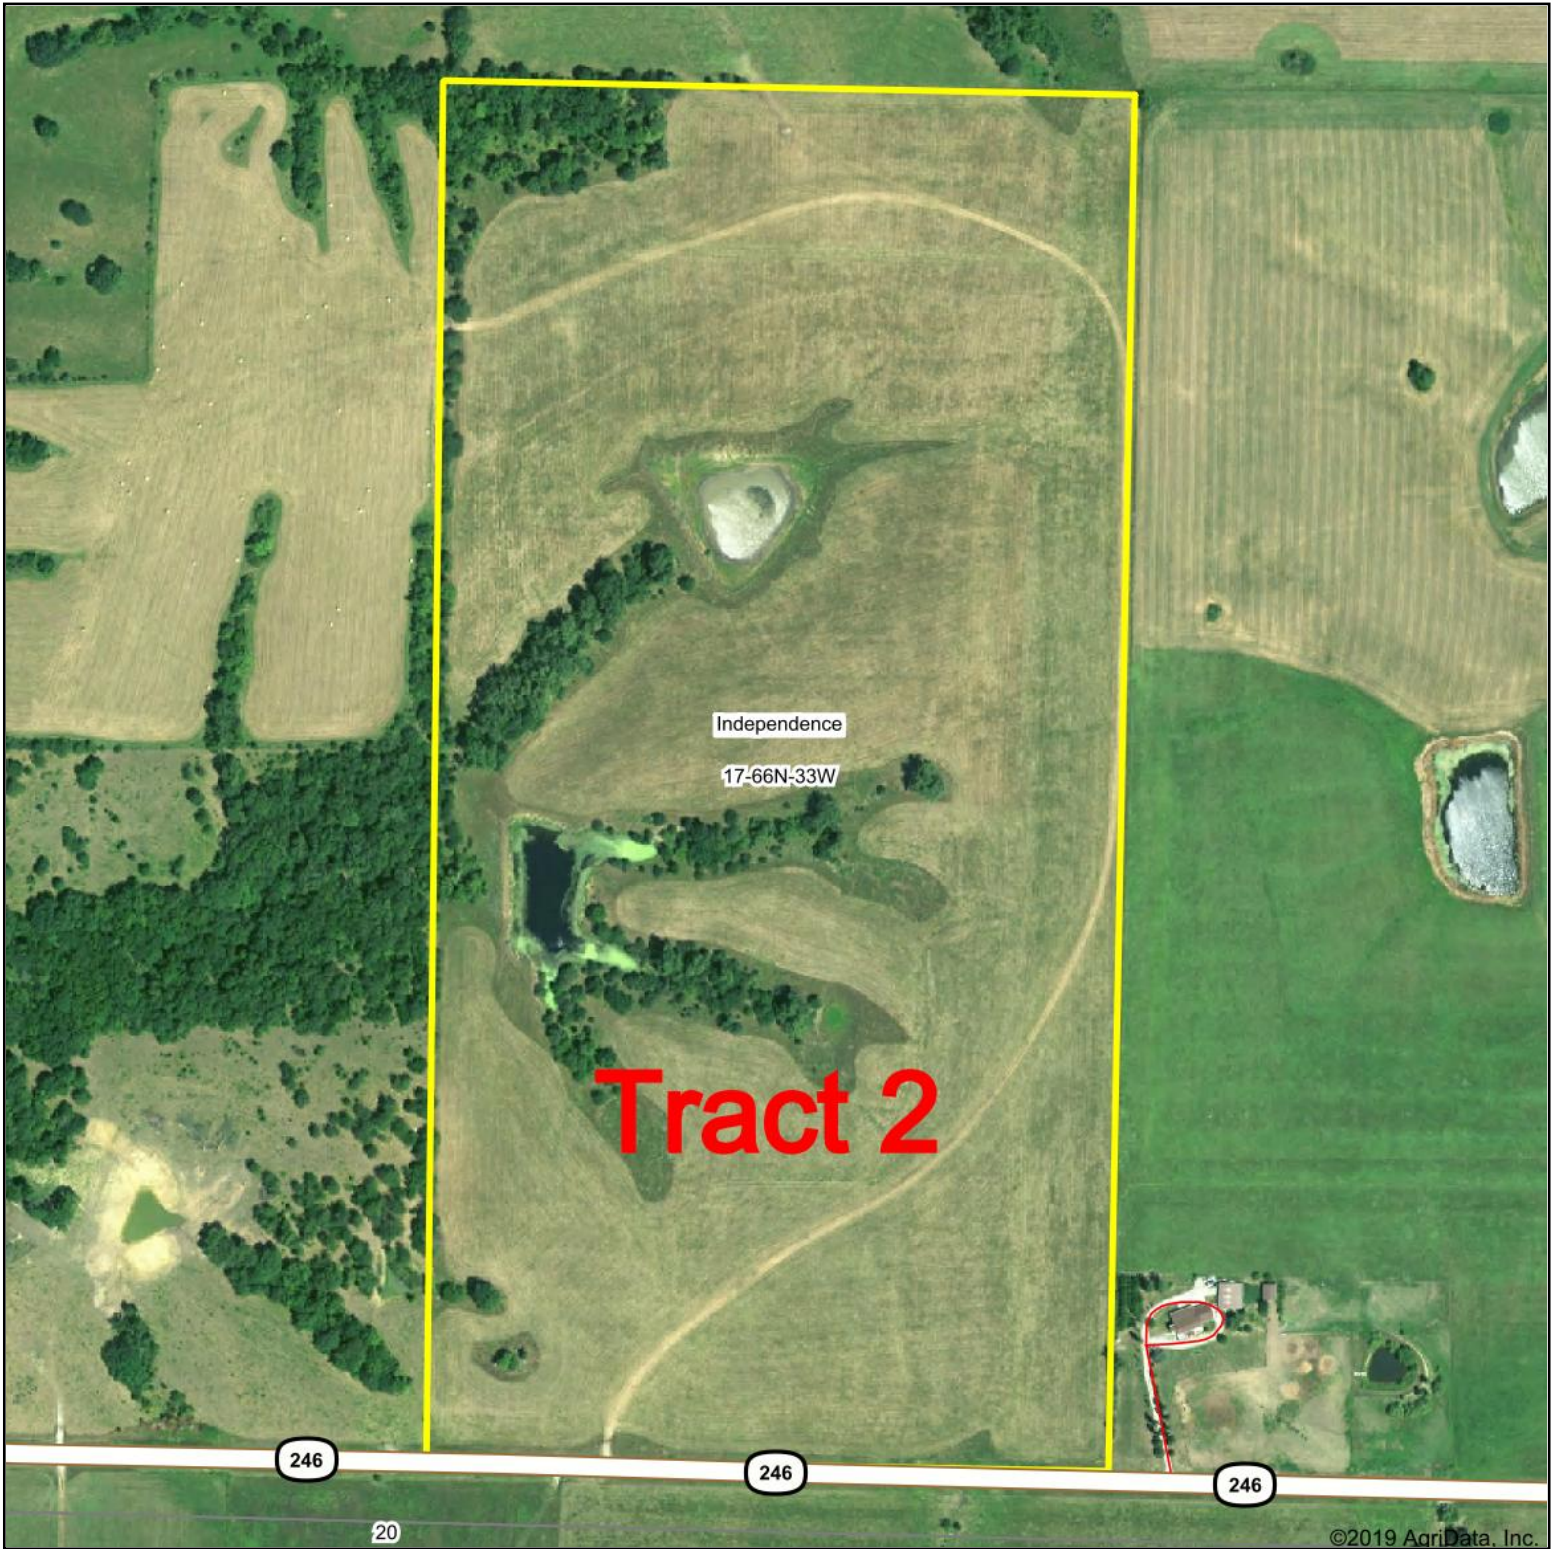

Thacker Tract 2 Aerial Map

Maps Provided By:

© AgriData, Inc. 2019

www.AgriDataInc.com

map center: 40° 31' 12.56, -94° 39' 27.5

State: **Missouri**

County: **Nodaway**

Location: **17-66N-33W**

Township: **Independence**

Acres: **80**

Date: **3/4/2019**

0ft 423ft 846ft

©2019 AgriData, Inc.